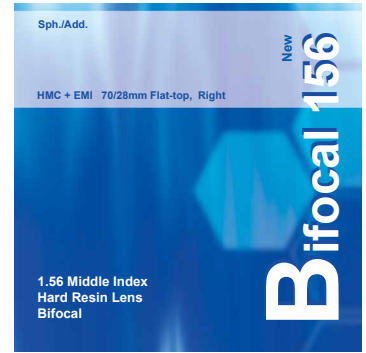

Bifocal 156 Flat-top - Dia70/28mm

Price List

USD/Pair

Base 5.00	Plano / Power	Plus / Power	Minus / Power
HC Non-Tnt. ¹	1.400	1.400	1.500
HC Tintable ²	2.000	2.000	2.100
HMC+EMI ³	2.000	2.000	2.100
HMC+EMI ³ , UV400+Blue Cut ⁴	3.000	3.000	3.100

Remark 1 HC Non-Tnt. means Non-tintable Hard-coated, pencil hardness up to 7H.

Remark 2 HC Tintable means Color Tintable Hard-coated, pencil hardness up to 6H, min. quantity of each shipment is 5,000 pairs.